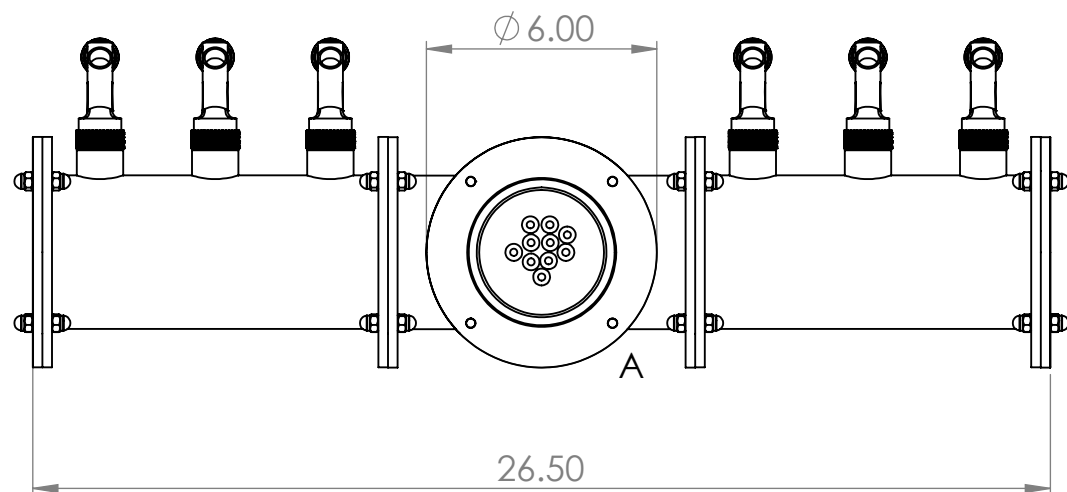

304SS tube connected to CBS NSF Flexible Total Barrier Tubing to 15lbs of Restriction

Isometric View
(For reference purpose only)

4 recirculation lines: 3/8" OD AGR copper

Suggested Drip Tray:
 BB701330 - 30" x 7" BSS Drip Tray
 BB702430 - 30" x 7" BSS Spray Drip Tray

Name		Date		Title:	
Drawn By:	Chillmax Beveages Solutions,LLC	11/21/2024		6T(3"OC) CANDY COPPER CONDOR "T" CH-MX CLD	
Approved By:	Production Manager				
Material:	304 SS	Finish:	CANDY COPPER	Part Number:	BB101810-CC-06GC
Unless otherwise mentioned, dimensions are inches.				Revision:	
				Scale:	1:5