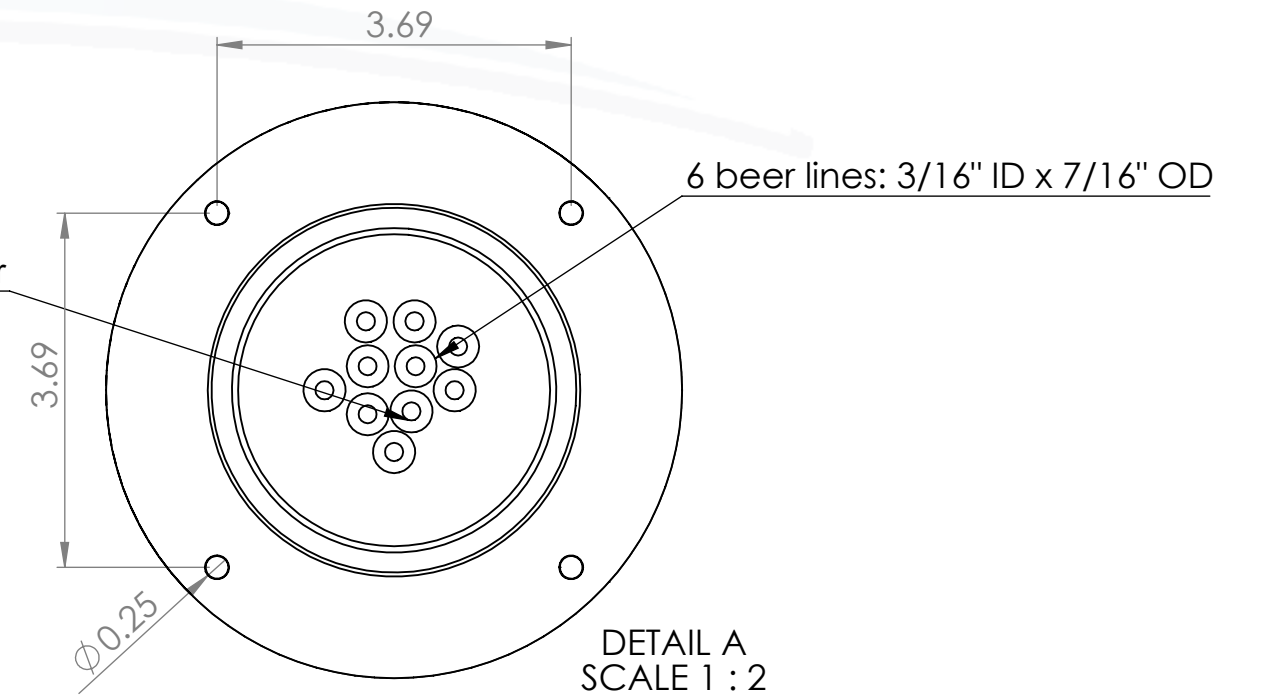

304SS tube connected to CBS NSF Flexible Total Barrier Tubing to 15lbs of Restriction

Isometric View
(For reference purpose only)

4 recirculation lines: 3/8" OD AGR copper

Suggested Drip Tray:
 BB701330 - 30" x 7" BSS Drip Tray
 BB702430 - 30" x 7" BSS Spray Drip Tray

Name		Date		Title:	
Drawn By:	Chillmax Beveages Solutions,LLC	11/21/2024		6T(3"OC) CANDY COPPER CONDOR "T" CH-MX CLD	
Approved By:	Production Manager				
Material:	304 SS	Finish:	CANDY COPPER	Part Number:	BB101810-CC-06GC
Unless otherwise mentioned, dimensions are inches.				Revision:	
				Scale:	1:5