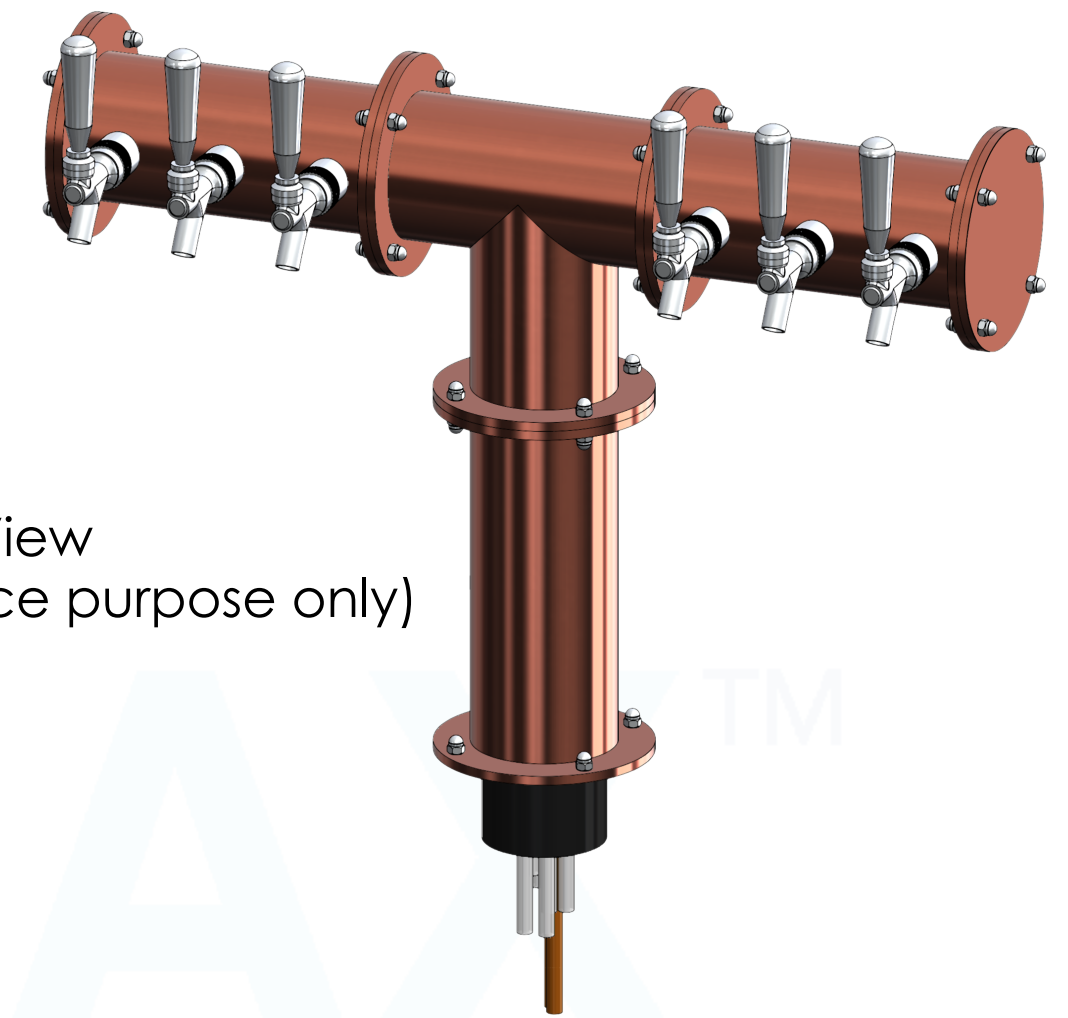

304SS tube connected to CBS NSF Flexible Total Barrier Tubing to 15lbs of Restriction

Isometric View
(For reference purpose only)

4 recirculation lines: 3/8" OD AGR copper

Suggested Drip Tray:
 BB701330 - 30" x 7" BSS Drip Tray
 BB702430 - 30" x 7" BSS Spray Drip Tray

Name		Date		Title:	
Drawn By:	Chillmax Beveages Solutions,LLC	11/21/2024		6T(3"OC) CANDY COPPER CONDOR "T" CH-MX CLD	
Approved By:	Production Manager				
Material:	304 SS	Finish:	CANDY COPPER	Part Number:	BB101810-CC-06GC
Unless otherwise mentioned, dimensions are inches.				Revision:	
				Scale:	1:5